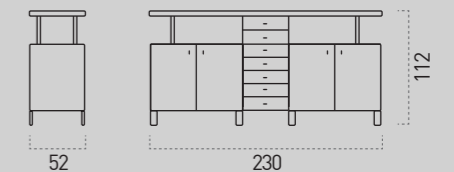

KLOSS 5303

Conjunto Cubertero
Cutlery set / Ensemble rangement