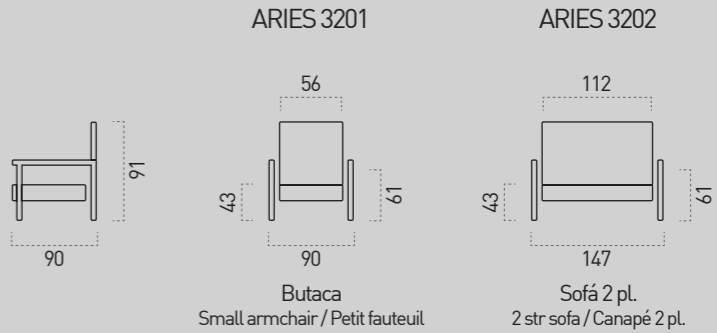

MADERA
WOOD / BOIS

- Sicomoro / Sycamore / Sycamore
- Haya natural / Natural beech / Hêtre naturel
- Haya tostada / Brown beech / Hêtre foncé
- Cerezo / Cherry / Cerisier
- Nogal / Walnut / Noyer
- Wengué / Wenge / Wengue